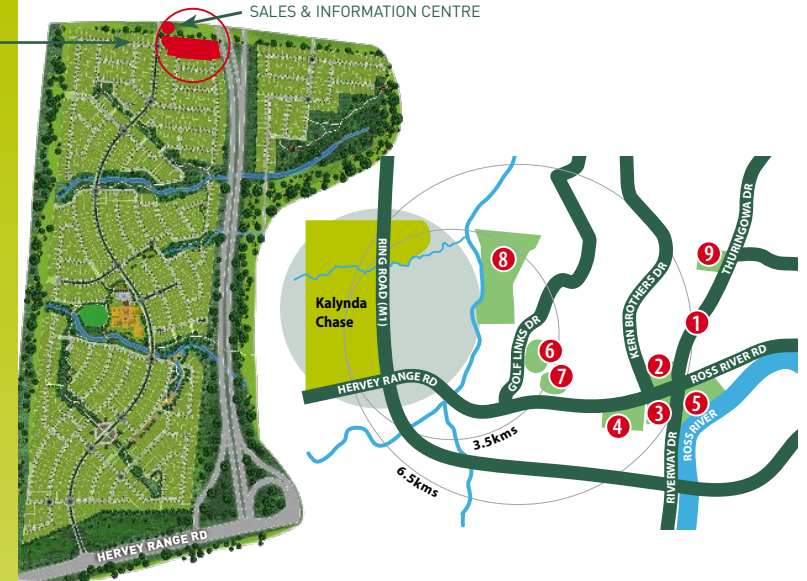

spinifex north release

New Release Homesites 335m² – 870m²

SPINIFEX NORTH
RELEASE

Key

■ Electrical Substation

- 1 Thuringowa City Centre
- 2 Willows Shoppingtown
- 3 Sunland Shopping Centre
- 4 Cannon Park Entertainment Precinct
- 5 Riverway Dairy Farmers Stadium
- 6 Brothers Leagues Club
- 7 Willows Golf Course
- 8 Kirwan Health Campus

CONNECT WITH QUALITY OF LIFE.

Kalynda Chase provides the best of both worlds with the perfect balance of 28 hectares of open space and parkland just minutes from all the convenience of Willows and Cannon Park.

The **Spinifex North** release includes a variety of lot sizes up to 870sqm and is located just off Kalynda Parade. You'll be just minutes from the wide open spaces, parklands and the myriad of amenities and facilities offered within the parklands for you and the entire family to enjoy.